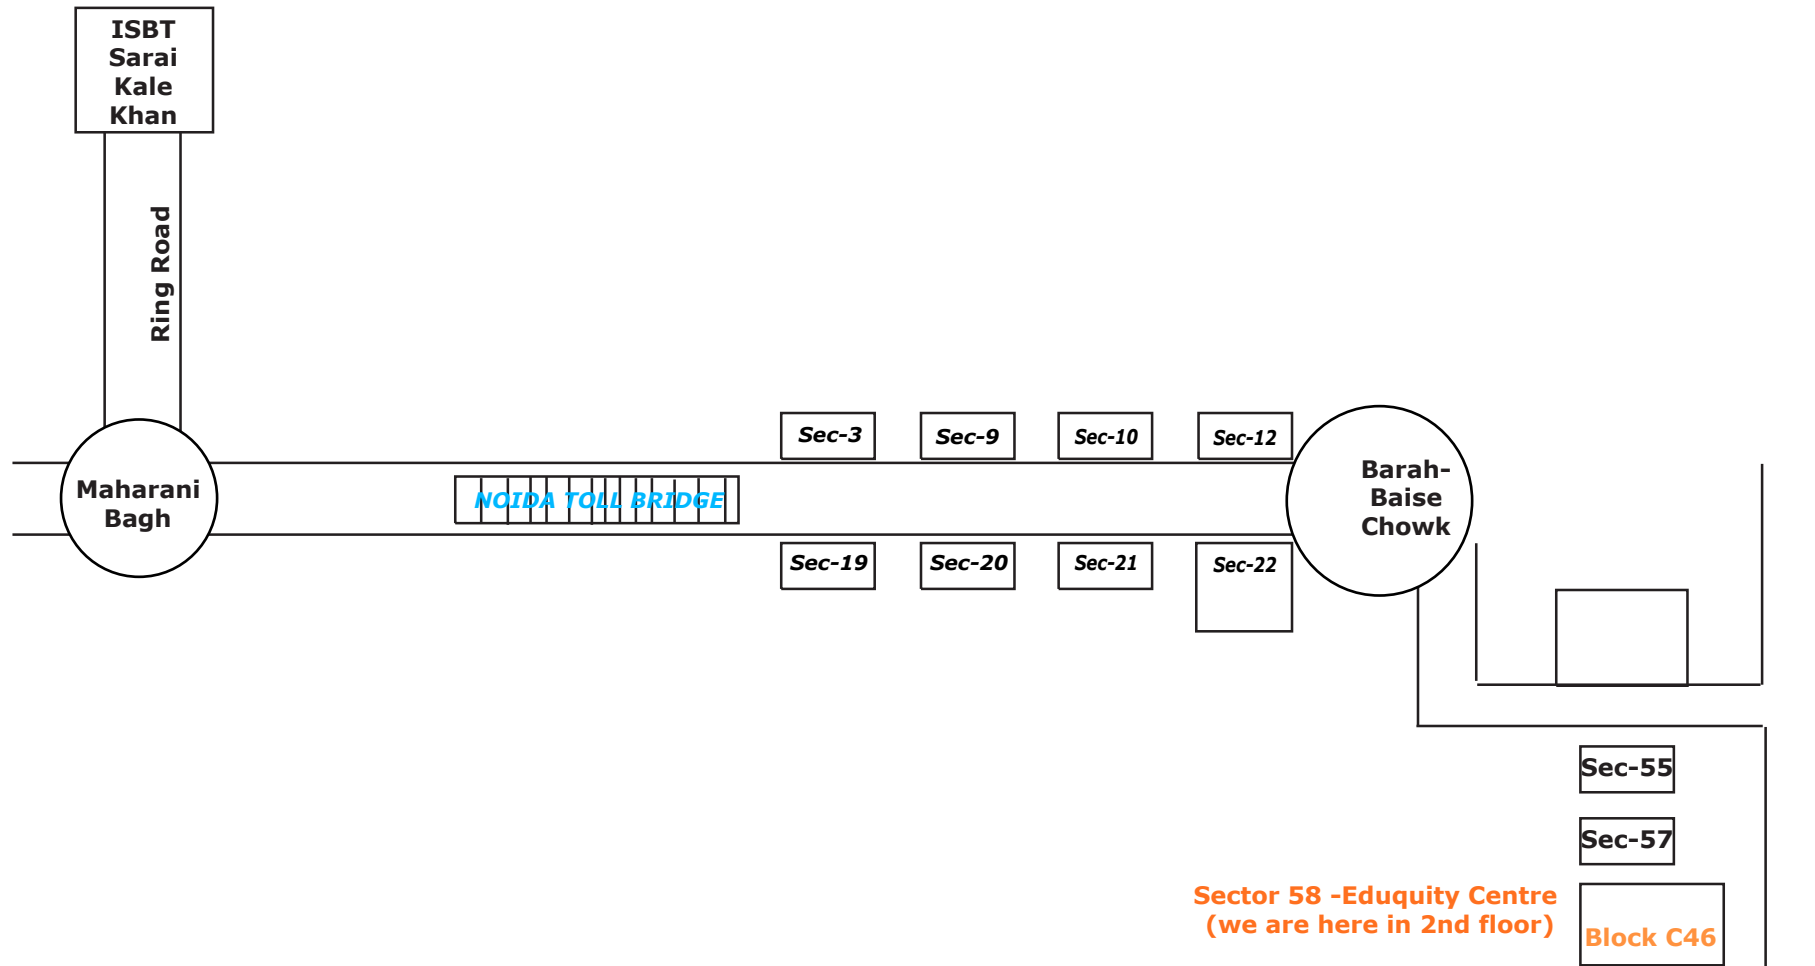

ROUTE MAP

Eduquity Centre, Noida *(from ISBT Sarai Kale Khan)*

Bus Route Numbers from :

Barah Baise Chowk - 363 (Three wheeler auto to centre)

Nizamuddin - 413, 414, 427, 518, 396 , 413 ,414, 427, 518, 744 to Ashram.

392 exp to Barah-Baise chowk. Three-wheeler auto to centre