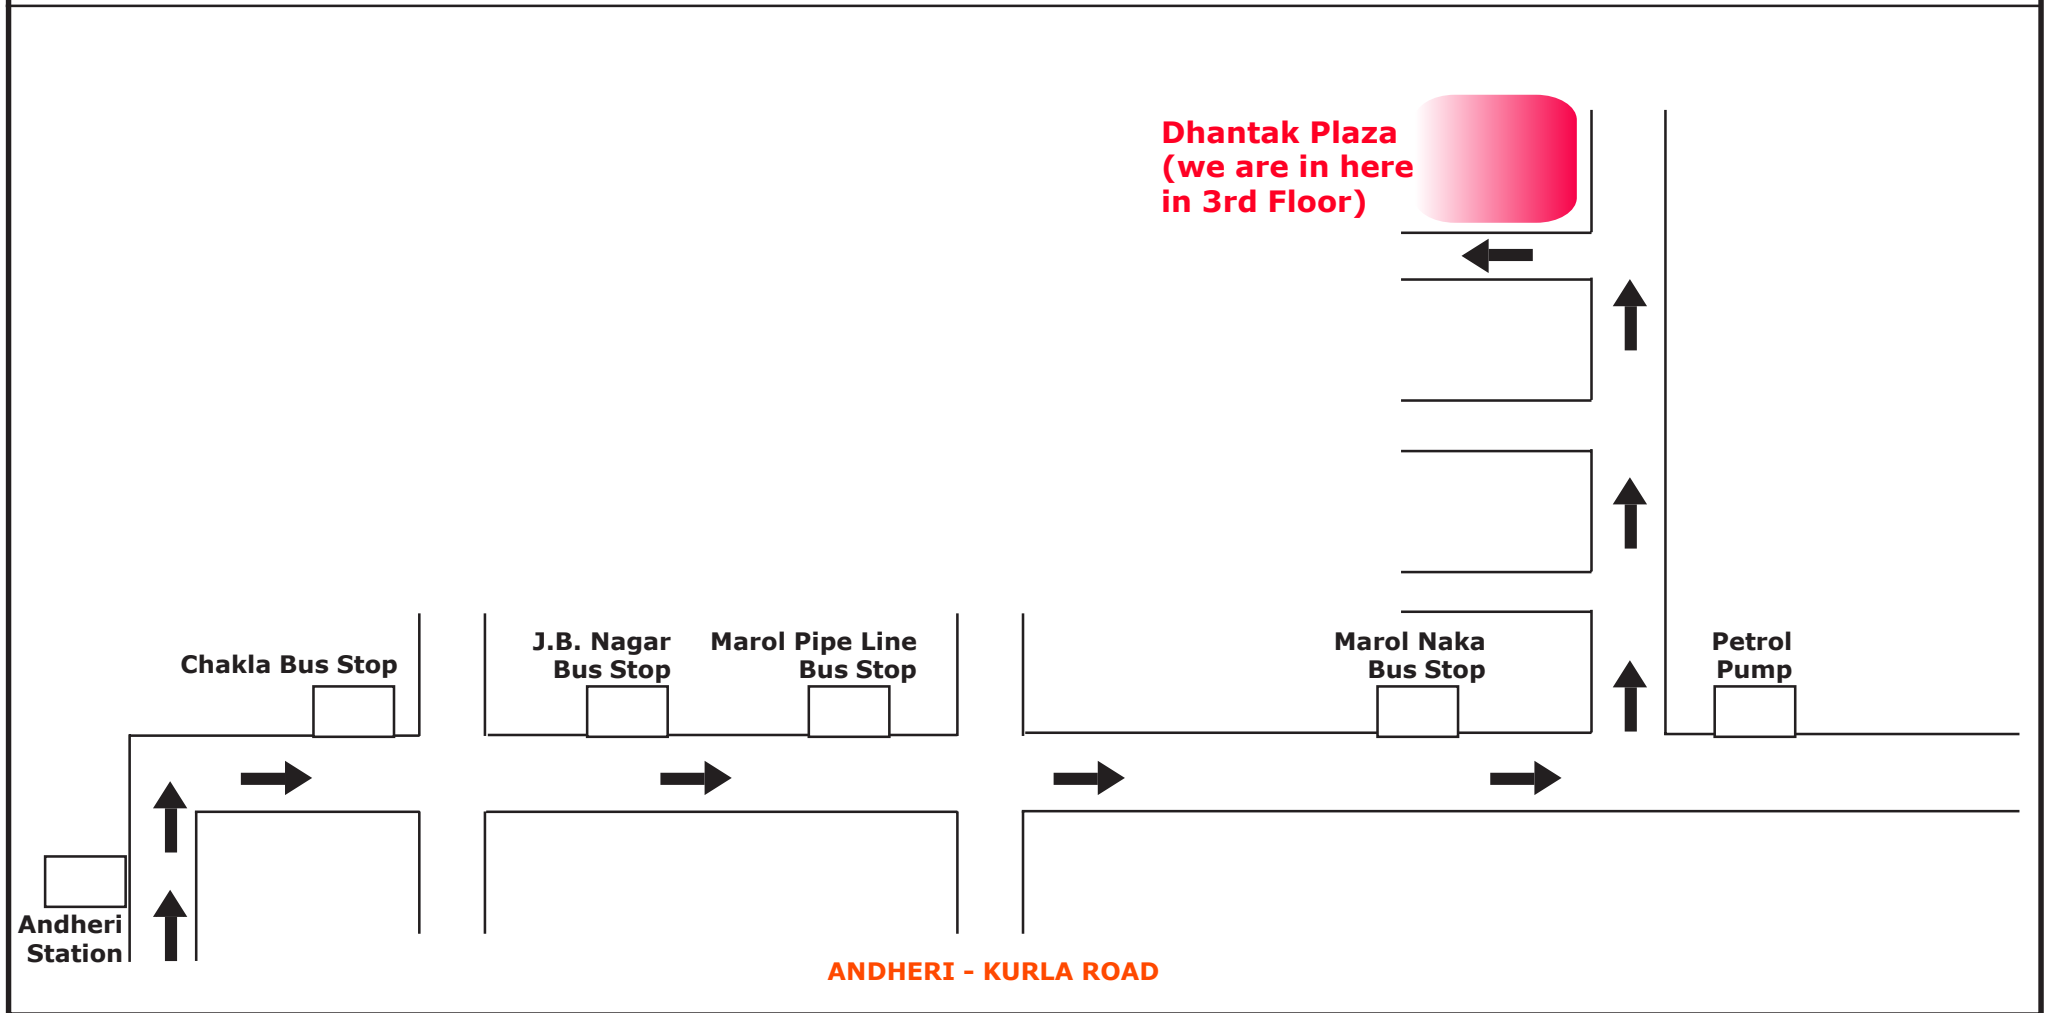

ROUTE MAP

Eduquity Centre, Mumbai

Bus Numbers from Andheri Station to Marol Naka:
332, 340, 392, 329, 398, 396, 336, 337